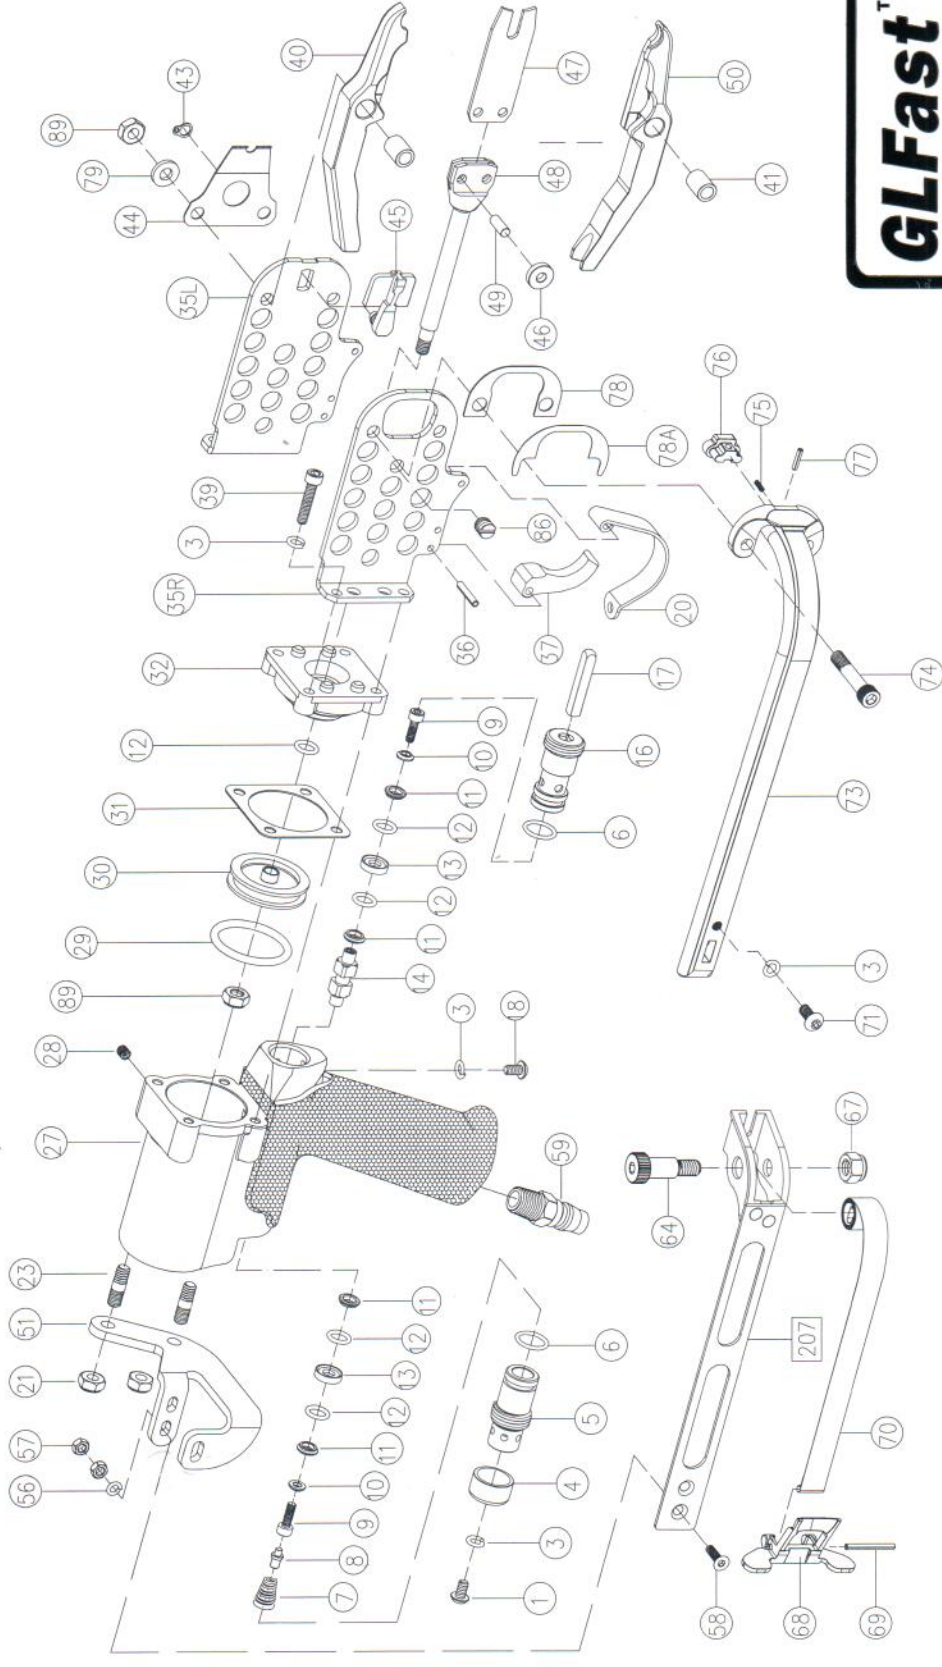

NO.200 Housing Assembly
23,27,28

NO.203 Frame Assembly
20,35R,35L,36,37,86

NO.201 Assembly
12,29,30,31,32,47,48,49,89

NO.202 Assembly
47,48,49

GLFast™
GLF460

NO.206 Magazine Assembly
73,75,76,77

NO.106 Assembly
64,67,70,205,207

NO.205 Puffer Assembly
68,69