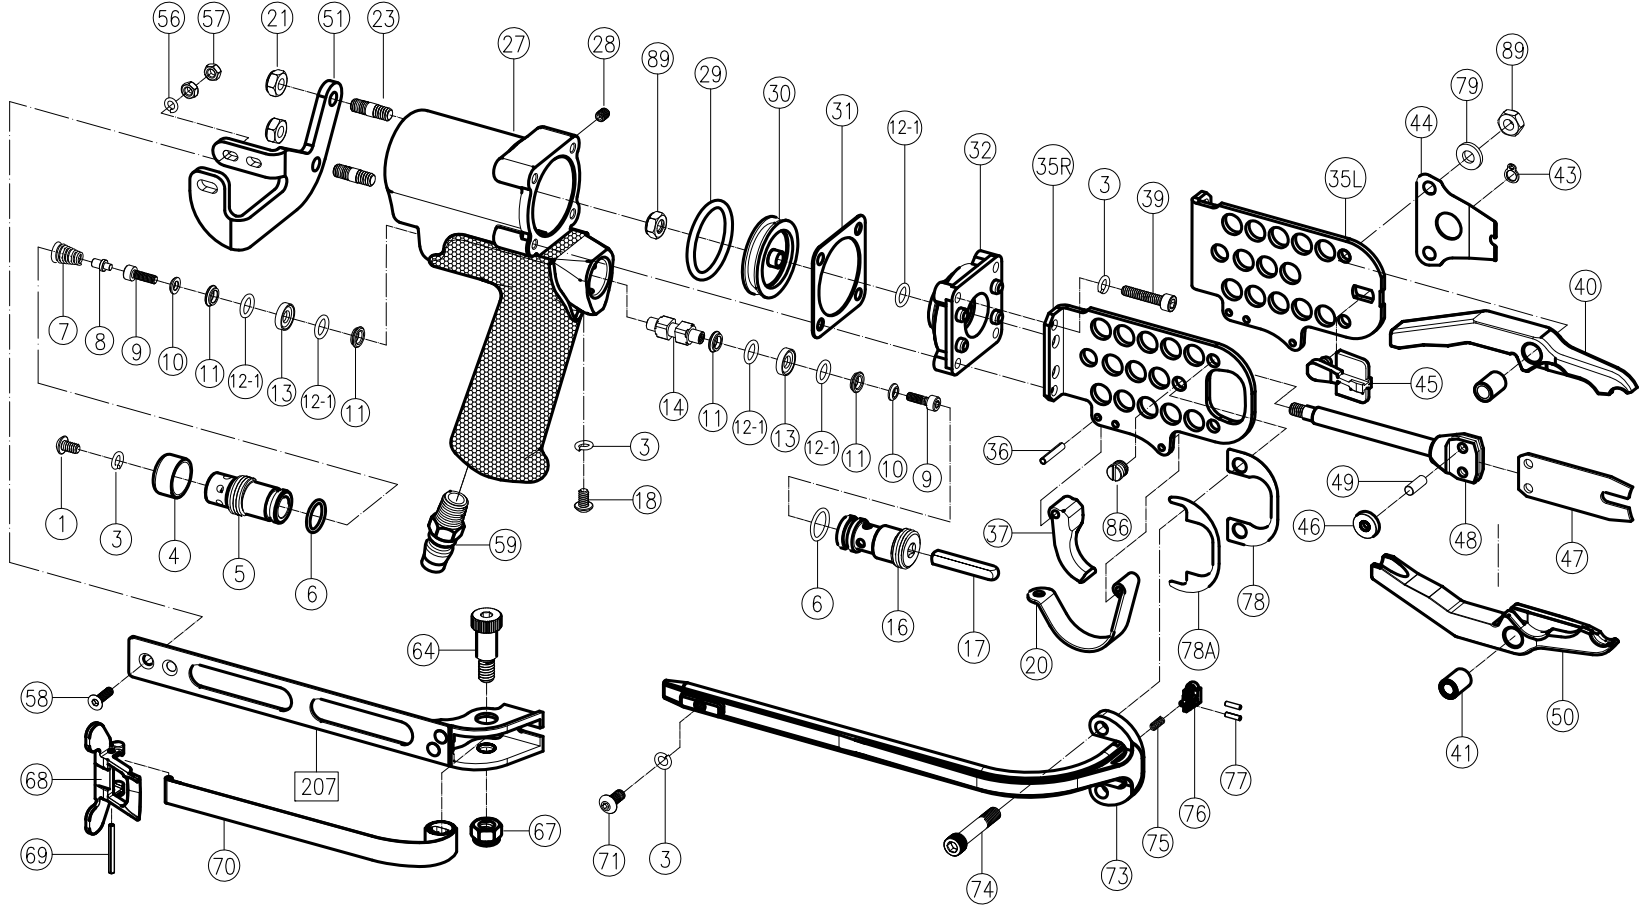

GLF 460

ITEM	DESCRIPTION	MODEL	PART NO.	Q'TY
1	Set Screw		01001	1
3	Shakeproof Lock Washer		01003	7
4	Air Deflector		01004	1
5	Rear Valve Seat		01005	1
6	O-Ring		01006-NP	5
7	Throttle Spring		01007	1
8	Throttle Spring Locator		01008	1
9	Throttle Spring		01009	2
10	Throttle Spring Locator		01010	2
11	O-Ring Support		01011	4
12-1	O-Ring		01012-1-NP	5
13	O-Ring Center Support		01013	2
14	Throttle Valve Spacer		01014	1
16	Front Valve Seat		01016	1
17	Throttle Stem		01017	1
18	Button Head Cap Screw		01018	1
20	Trigger Guard		01020	1
21	Flexloc Nut		01021	2
23	Stud		01023	2
27	Housing		01C027	1
28	Set Screw		01028	2
29	O-Ring		01029-NP	1
30	Piston		01030	1
31	Cylinder Gasket		01031	1

ITEM	DESCRIPTION	MODEL	PART NO.	Q'TY
32	Piston Stop Spacer	01BK	01032	1
35R	Side Plate (Right)		0135R	1
35L	Side Plate (Left)		0135L	1
36	Roll Pin		01036	3
37	Trigger		01037	1
39	Socket Head Cap Screw		01039	4
40	Upper Jaw (Closure3~4mm)	01BK	01040	1
	Upper Jaw (Closure4~5mm)	01BL	01A040	
41	Jaw Bushing		01041	2
43	Latch Pin Clip		01043	1
44	Latch Spring		01044	1
45	Latch		01045	1
46	Roller		01046	4
47	Feeder Blade		01047	1
48	Piston Rod		01048	1
49	Roller Pin		01049	2
50	Lower Jaw (Closure3~4mm)	01BK	01050	1
	Lower Jaw (Closure4~5mm)	01BL	01A050	
51	Feeder Arm		01051	1
56	Washer		01056	4
57	Nut		01057	2
58	Screw		01058	2
59	Inlet Bushing		01059-1	1
64	Socket Head Cap Screw		01064	1

ITEM	DESCRIPTION	MODEL	PART NO.	Q'TY
67	Nut		01067	1
68	Pusher		601068	1
69	Extruded Rivet		01069	1
70	Pusher Spring		01070	1
71	Button Head Screw		01071	1
73	Steel Magazine Body		01073	1
74	Jaw Bolt		01074	2
75	Magazine Spring		01075	1
76	Magazine Shoe		01076	1
77	Roll Pin		01077	1
78	Magazine Shim		01078	1
78A	Magazine Shim		01078A	1
79	Washer		01079	2
86	Plate Screw		01086	1
89	Nut		01089	3
106	Feeder Guide Rail & Pusher Spring Assy.		01DE106	1
200	Housing Assy.		01C200	1
201	Assembly		01201	1
202	Piston Rod Assy.		01202	1
203	Side Plate Assy.		01203	1
205	Pusher Assy.		601205	1
206	Steel Magazine Assembly		01206	1
207	Feeder Guide Rail		01207	1