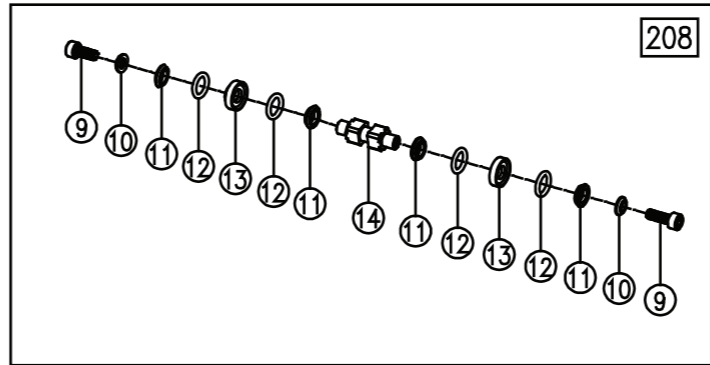

GLF 50C

GLF 50C

ITEM	DESCRIPTION	MODEL	PART NUMBER	Q'TY	ITEM	DESCRIPTION	MODEL	PART NUMBER	Q'TY	ITEM	DESCRIPTION	MODEL	PART NUMBER	Q'TY
1	Set Screw		01001	1	36	Roll Pin		01036	3	70	Spring		01070	1
3	Shakeproof Lock Washer		01003	6	37	Trigger		01037	1	71	Screw		731071	2
4	Air Deflector		01004	1	39	Socket Head Cap Screw		731039	4	72	Magazine Set	750	750072	1
5	Rear Valve Seat		01005	1	40	Upper Jaw	750	750040	1	751		751072		
6	O-Ring		01006	2			41	Jaw Bushing			731041	2	73	Magazine
7	Throttle Spring		01007	1	42	Support Plate		750042	1	74	Jaw Bolt		731074	2
8	Throttle Spring Locator		01008	1	43	Latch Pin Clip		01043	1	75	Magazine Spring		750075	1
9	Throttle Valve Screw		01009	2	44	Latch Spring		750044	1	76	Magazine Shoe		750076	1
10	Valve Screw Washer		01010	2	45	Latch	750	750045	1	77	Roll Pin		50077	2
11	O-Ring Support		01011	4			751	751045						
12	O-Ring		01012	4	46	Roller		731046	4	80	Screw		01018	2
13	O-Ring Center Support		01013	2	47	Feeder Blade	750	750047	1	81	Guard		750081	1
14	Throttle Valve Spacer		50014	1			751	751047						
15	Nut		731015	2	48	Piston Rod	750	750048	1	82	Clip Anti-Backup		02082	1
16	Front Valve Seat		01016	1			751	737048						
17	Throttle Stem		01017	1	49	Roller Pin		731049	2	83	Screw		02083	1
18	Button Head Cap Screw		731018	3	50	Lower Jaw	750	750050	1	86	Screw		731086	1
20	Trigger Guard		01020	1			751	751050						
25	Screw		731025	2	51	Feeder Arm		750051	1	114	Piston Stopper		731114	1
27	Housing with Rubber		731027	1	57	Nut		01059	2	117	Spacer		731117	4
28	Set Screw		01028	2	58	Screw		41074	2	119	O-Ring		01017	1
29	O-Ring		731029	1	59	Inlet Bushing		01059	1	137	Pin		731137	2
30	Piston		731030	1	64	Screw		01064	1	202	Piston Rod Assy.	750	750202	1
31	Cylinder Gasket		731031	1			67	Nut				01067	4	
32	Piston Stop Spacer		731032	1	68	Pusher		750068	1	203	Frame Assy.		751203	1
35R	Side Plate (Right)		75135R	1	69	Pin		731069	1	204	Feeder Guide Rail Complete.		731204	1
35L	Side Plate (Left)		75135L	1			205	Pusher Assy.			750205	1	206	Magazine Assy.
										751	751206			
										208	Throttle Valve Spacer Assy.		50208	1