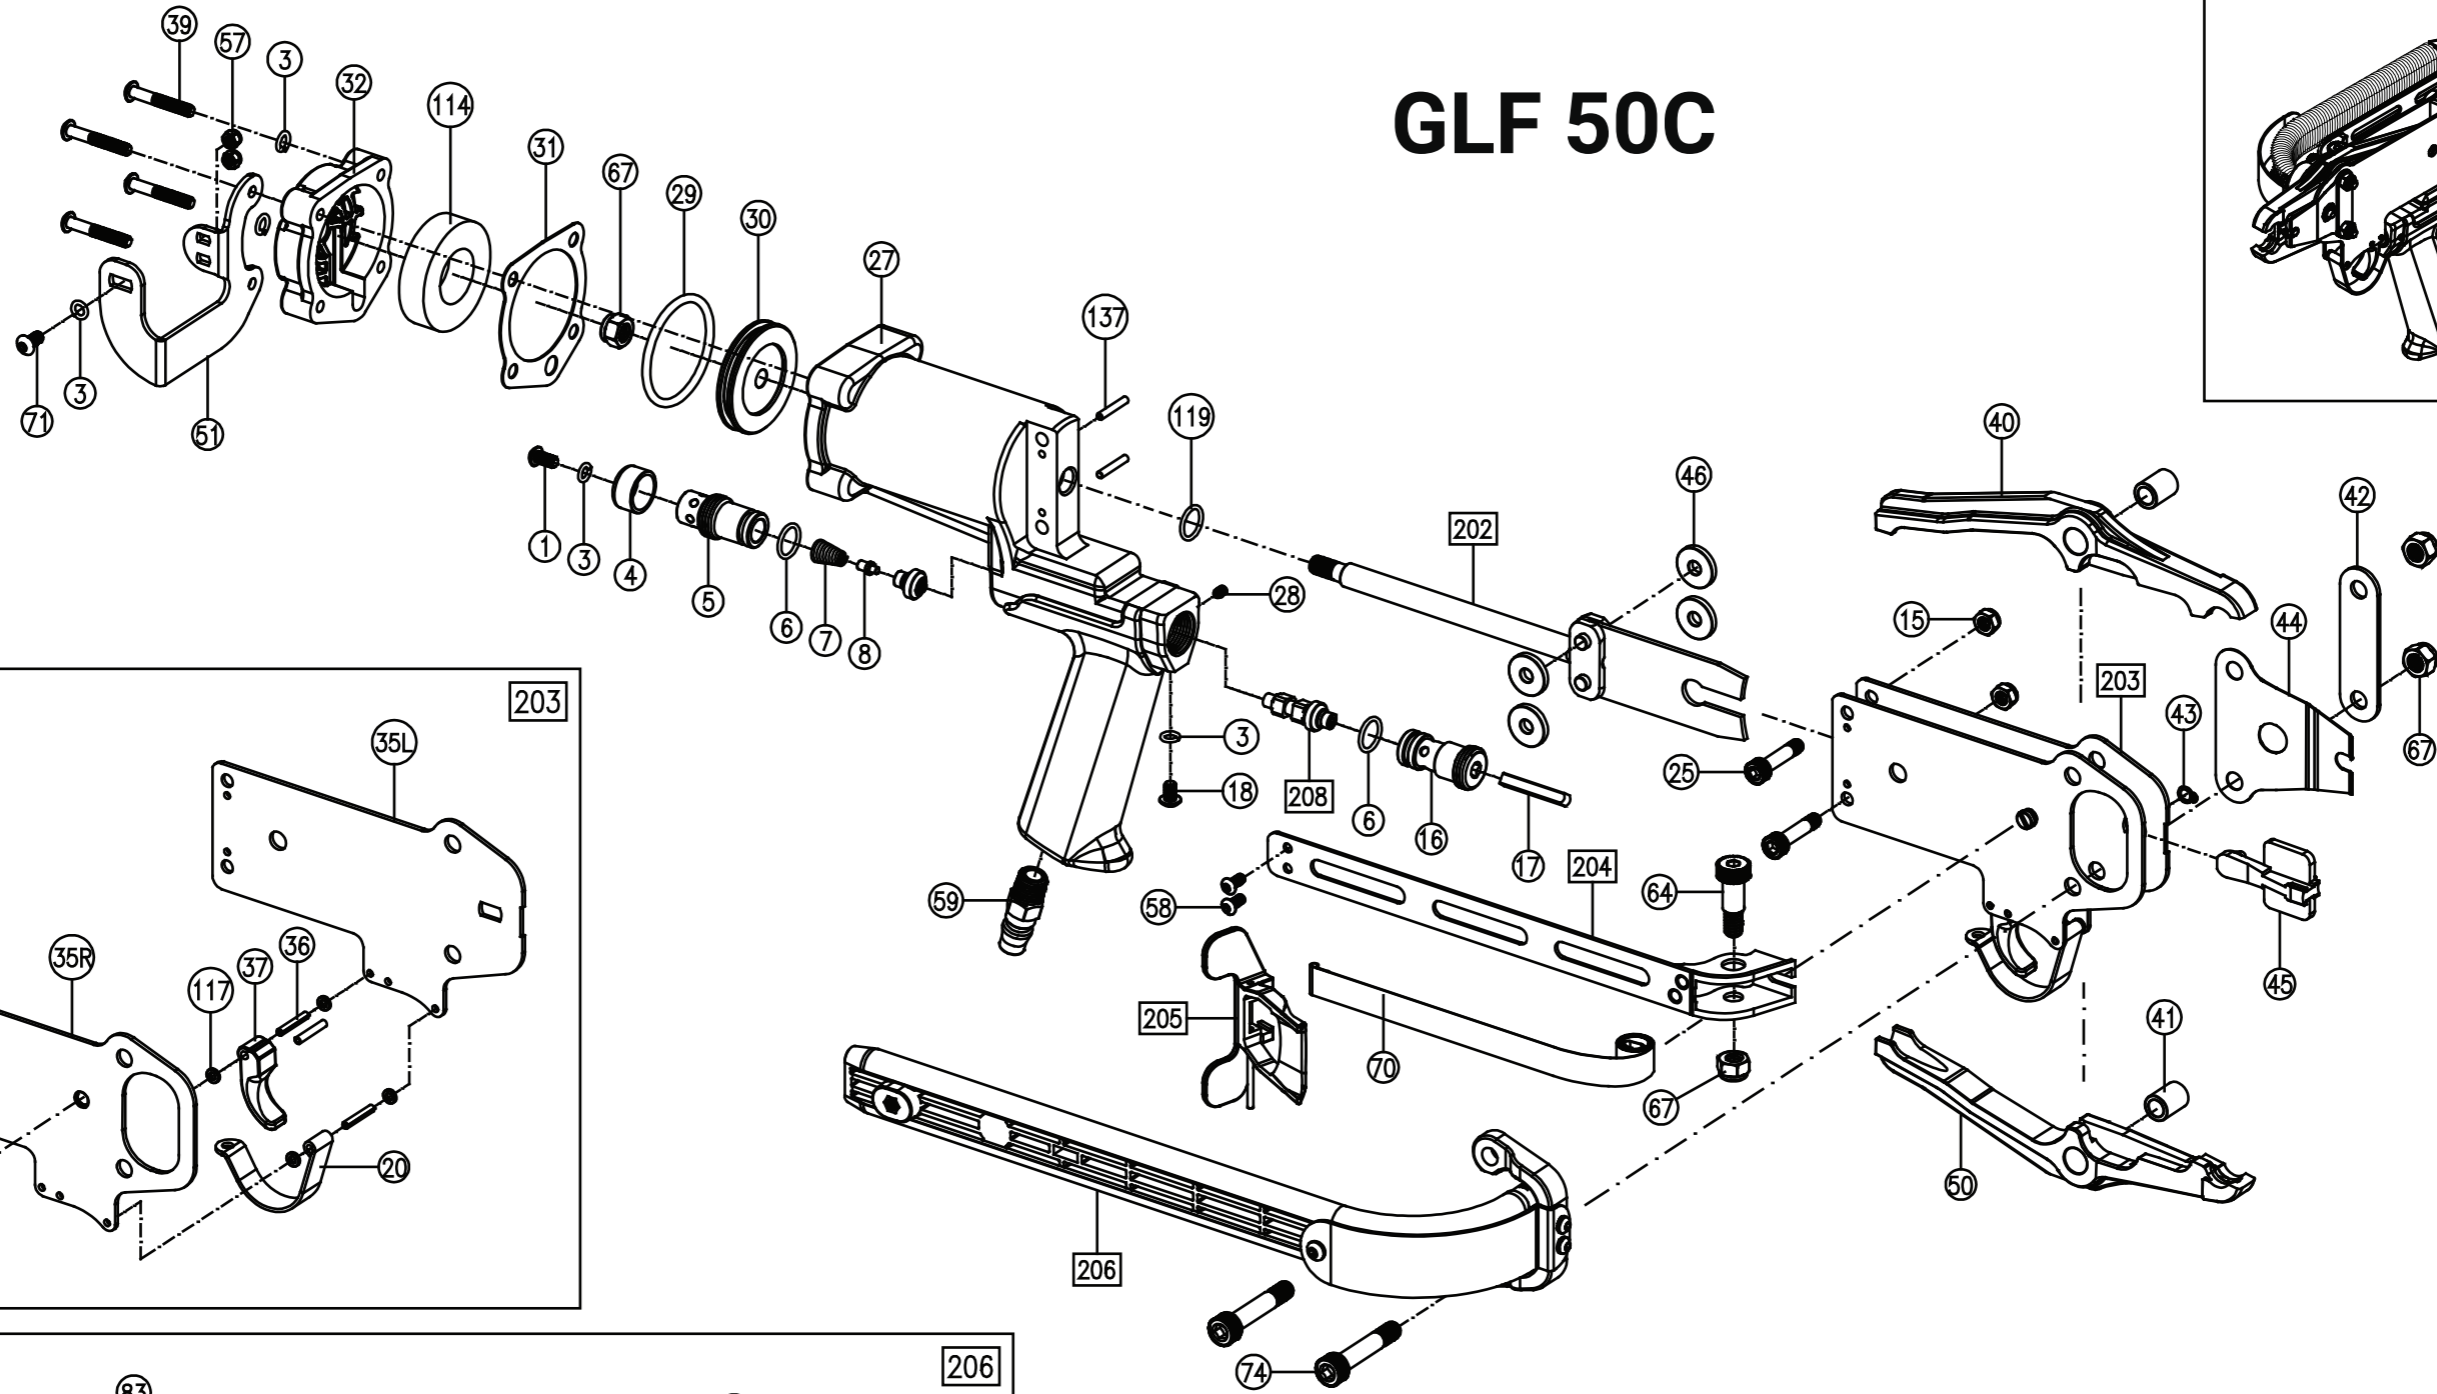

GLF 50C

GLF 50C

ITEM	DESCRIPTION	MODEL	PART NUMBER	Q'TY	ITEM	DESCRIPTION	MODEL	PART NUMBER	Q'TY	ITEM	DESCRIPTION	MODEL	PART NUMBER	Q'TY
1	Set Screw		01001	1	36	Roll Pin		01036	3	70	Spring		01070	1
3	Shakeproof Lock Washer		01003	6	37	Trigger		01037	1	71	Screw		731071	2
4	Air Deflector		01004	1	39	Socket Head Cap Screw		731039	4	72	Magazine Set	750	750072	1
5	Rear Valve Seat		01005	1	40	Upper Jaw	750	750040	1	751		751072		
6	O-Ring		01006	2			41	Jaw Bushing			731041	2	73	Magazine
7	Throttle Spring		01007	1	42	Support Plate		750042	1	74	Jaw Bolt		731074	2
8	Throttle Spring Locator		01008	1	43	Latch Pin Clip		01043	1	75	Magazine Spring		750075	1
9	Throttle Valve Screw		01009	2	44	Latch Spring		750044	1	76	Magazine Shoe		750076	1
10	Valve Screw Washer		01010	2	45	Latch	750	750045	1	77	Roll Pin		50077	2
11	O-Ring Support		01011	4			751	751045						
12	O-Ring		01012	4	46	Roller		731046	4	80	Screw		01018	2
13	O-Ring Center Support		01013	2	47	Feeder Blade	750	750047	1	81	Guard		750081	1
14	Throttle Valve Spacer		50014	1			751	751047						
15	Nut		731015	2	48	Piston Rod	750	750048	1	82	Clip Anti-Backup		02082	1
16	Front Valve Seat		01016	1			751	737048						
17	Throttle Stem		01017	1	49	Roller Pin		731049	2	83	Screw		02083	1
18	Button Head Cap Screw		731018	3	50	Lower Jaw	750	750050	1	86	Screw		731086	1
20	Trigger Guard		01020	1			751	751050						
25	Screw		731025	2	51	Feeder Arm		750051	1	114	Piston Stopper		731114	1
27	Housing with Rubber		731027	1	57	Nut		01059	2	117	Spacer		731117	4
28	Set Screw		01028	2	58	Screw		41074	2	119	O-Ring		01017	1
29	O-Ring		731029	1	59	Inlet Bushing		01059	1	137	Pin		731137	2
30	Piston		731030	1	64	Screw		01064	1	202	Piston Rod Assy.	750	750202	1
31	Cylinder Gasket		731031	1			67	Nut				01067	4	
32	Piston Stop Spacer		731032	1	68	Pusher		750068	1	203	Frame Assy.		751203	1
35R	Side Plate (Right)		75135R	1	69	Pin		731069	1	204	Feeder Guide Rail Complete.		731204	1
35L	Side Plate (Left)		75135L	1			205	Pusher Assy.			750205	1	206	Magazine Assy.
										751	751206			
										208	Throttle Valve Spacer Assy.		50208	1