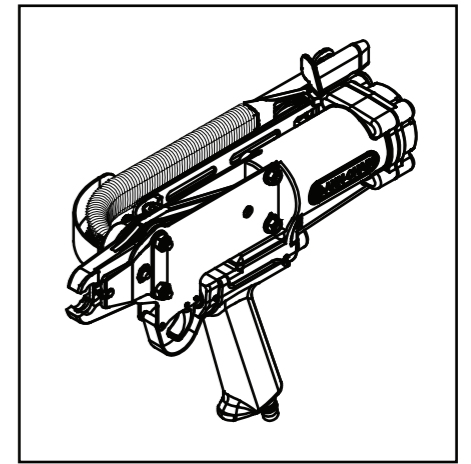

GLF 50C

GLF 50C

ITEM	DESCRIPTION	MODEL	PART NUMBER	Q'TY	ITEM	DESCRIPTION	MODEL	PART NUMBER	Q'TY	ITEM	DESCRIPTION	MODEL	PART NUMBER	Q'TY
1	Set Screw		01001	1	36	Roll Pin		01036	3	70	Spring		01070	1
3	Shakeproof Lock Washer		01003	6	37	Trigger		01037	1	71	Screw		731071	2
4	Air Deflector		01004	1	39	Socket Head Cap Screw		731039	4	72	Magazine Set	750	750072	1
5	Rear Valve Seat		01005	1	40	Upper Jaw	750	750040	1	751		751072		
6	O-Ring		01006	2			41	Jaw Bushing			731041	2	73	Magazine
7	Throttle Spring		01007	1	42	Support Plate		750042	1	74	Jaw Bolt		731074	2
8	Throttle Spring Locator		01008	1	43	Latch Pin Clip		01043	1	75	Magazine Spring		750075	1
9	Throttle Valve Screw		01009	2	44	Latch Spring		750044	1	76	Magazine Shoe		750076	1
10	Valve Screw Washer		01010	2	45	Latch	750	750045	1	77	Roll Pin		50077	2
11	O-Ring Support		01011	4			751	751045						
12	O-Ring		01012	4	46	Roller		731046	4	80	Screw		01018	2
13	O-Ring Center Support		01013	2	47	Feeder Blade	750	750047	1	81	Guard		750081	1
14	Throttle Valve Spacer		50014	1			751	751047						
15	Nut		731015	2	48	Piston Rod	750	750048	1	82	Clip Anti-Backup		02082	1
16	Front Valve Seat		01016	1			751	737048						
17	Throttle Stem		01017	1	49	Roller Pin		731049	2	83	Screw		02083	1
18	Button Head Cap Screw		731018	3	50	Lower Jaw	750	750050	1	86	Screw		731086	1
20	Trigger Guard		01020	1			751	751050						
25	Screw		731025	2	51	Feeder Arm		750051	1	114	Piston Stopper		731114	1
27	Housing with Rubber		731027	1	57	Nut		01059	2	117	Spacer		731117	4
28	Set Screw		01028	2	58	Screw		41074	2	119	O-Ring		01017	1
29	O-Ring		731029	1	59	Inlet Bushing		01059	1	137	Pin		731137	2
30	Piston		731030	1	64	Screw		01064	1	202	Piston Rod Assy.	750	750202	1
31	Cylinder Gasket		731031	1			67	Nut				01067	4	
32	Piston Stop Spacer		731032	1	68	Pusher		750068	1	203	Frame Assy.		751203	1
35R	Side Plate (Right)		75135R	1	69	Pin		731069	1	204	Feeder Guide Rail Complete.		731204	1
35L	Side Plate (Left)		75135L	1			205	Pusher Assy.			750205	1	206	Magazine Assy.
										751	751206			
										208	Throttle Valve Spacer Assy.		50208	1