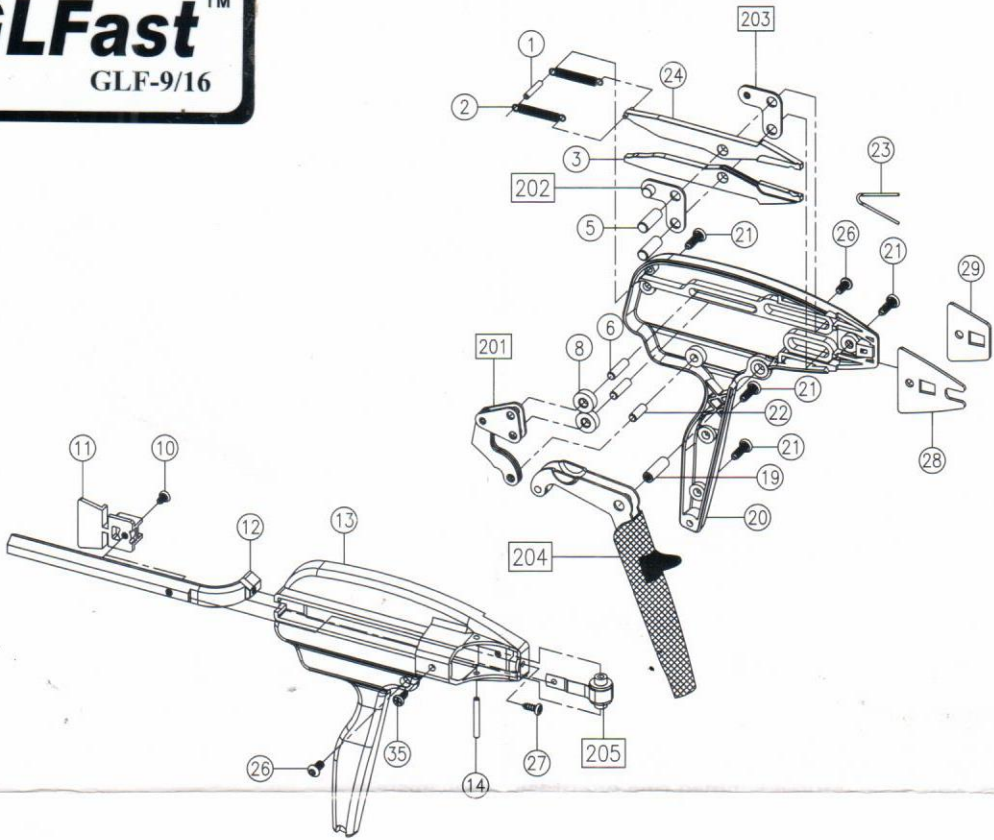

GLFast™
GLF-9/16

PARTSLIST

ITEM	DESCRIPTION	PART NUMBER	Q'TY	ITEM	DESCRIPTION	PART NUMBER	Q'TY
1	Pin	B14001	1	21	Screw	B14021	4
2	Spring	B14002	2	22	Pin	B14022	1
3	Lower Jaw	B14003	1	23	V Spring	B14023	1
5	Pin	B14005	2	24	Upper Jaw	B14024	1
6	Pin	B14006	2	26	Screw	B14026	2
8	Roller	B14008	2	27	Screw	B14027	1
10	Screw	B14010	1	28	Guide	B14028	1
11	Pusher	B14011	1	29	Guide (Optional)	B14S029	1
12	Magazine	B14012	1	35	Screw	B14035	1
13	Housing (Right)	B14013	1	201	Delta Lamination Assy.	B14201	1
14	Pin	B14014	1	202	Jaw Link Assy. (Right)	B14202	1
15	Pusher Spring	B14015	1	203	Jaw Link Assy. (Left)	B14203	1
16	Plastic Roller	B14016	1	204	Handle Assy.	B14204	1
19	Pin	B14019	1	205	Spring Assy.	B14205	1
20	Housing (Left)	B14020	1				