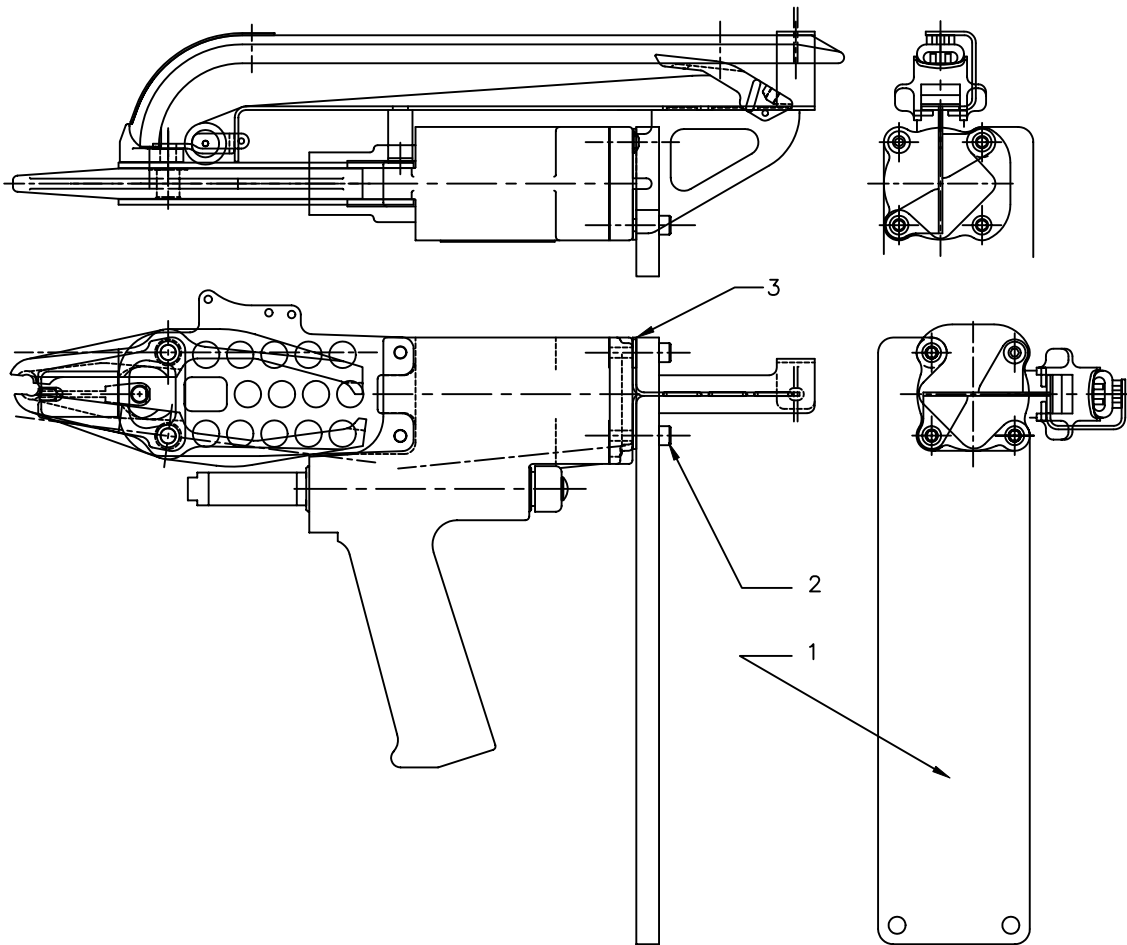

MOUNTING BRACKET #MTA7 FOR SC7 SERIES TOOLS

NOTE:

USE (2) TL71000 WASHERS WHEN ASSEMBLING
ON A SC73462, SC760 AND SC761 TOOLS.

ITEM NO.	QTY	PART NO.	DESCRIPTION
1	1	B04777	BRACKET, MTG SC7 SERIES
2	3	TL710220	SHCS, #10-24x1 1/4 LG.
3	3	TL713000	FLAT WASHER, #10