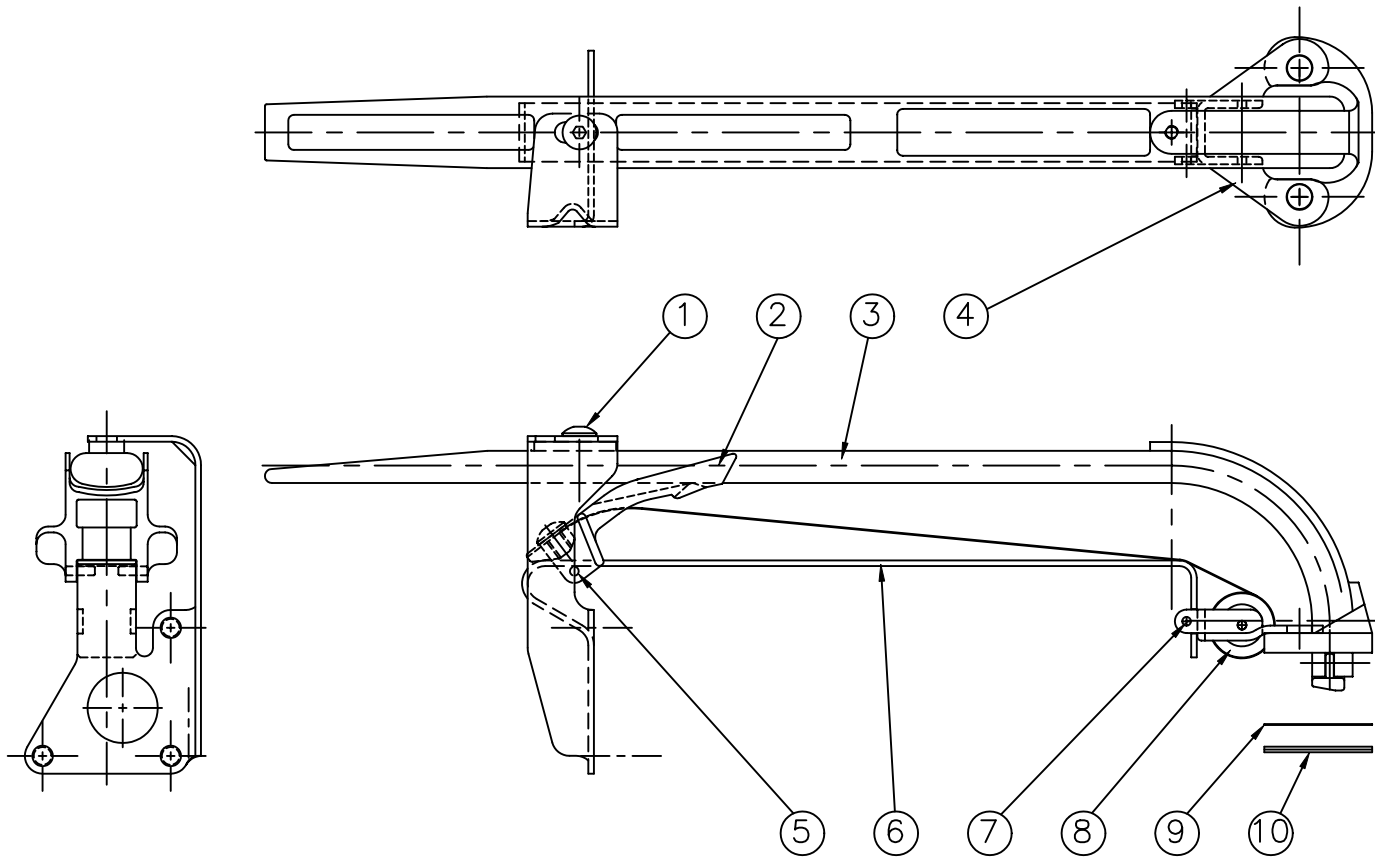

SCK016 STEEL MAGAZINE KIT

ITEM	QT'Y	PART NO.	DESCRIPTION
1	2	TL770204	SCREW, BUTTON HEAD SOCKET CAP
2	1	C04573	PUSHER, 3/4" SC7
3	1	AC01513F	MAGAZINE ASSEMBLY
4	1	C04574	BRACKET, SPRING SPOOL
5	2	TR105026	TEETH, ROLL PIN
6	1	C04634	RAIL, FEEDER GUIDE
7	2	TL861511	PIN, SPRING ROLL
8	1	SC97A	SPRING, CONSTANT FORCE
9	1	B1545010	SHIM, MAGAZINE (.010")
10	2	A01911	SHIM, MAGAZINE (.030")