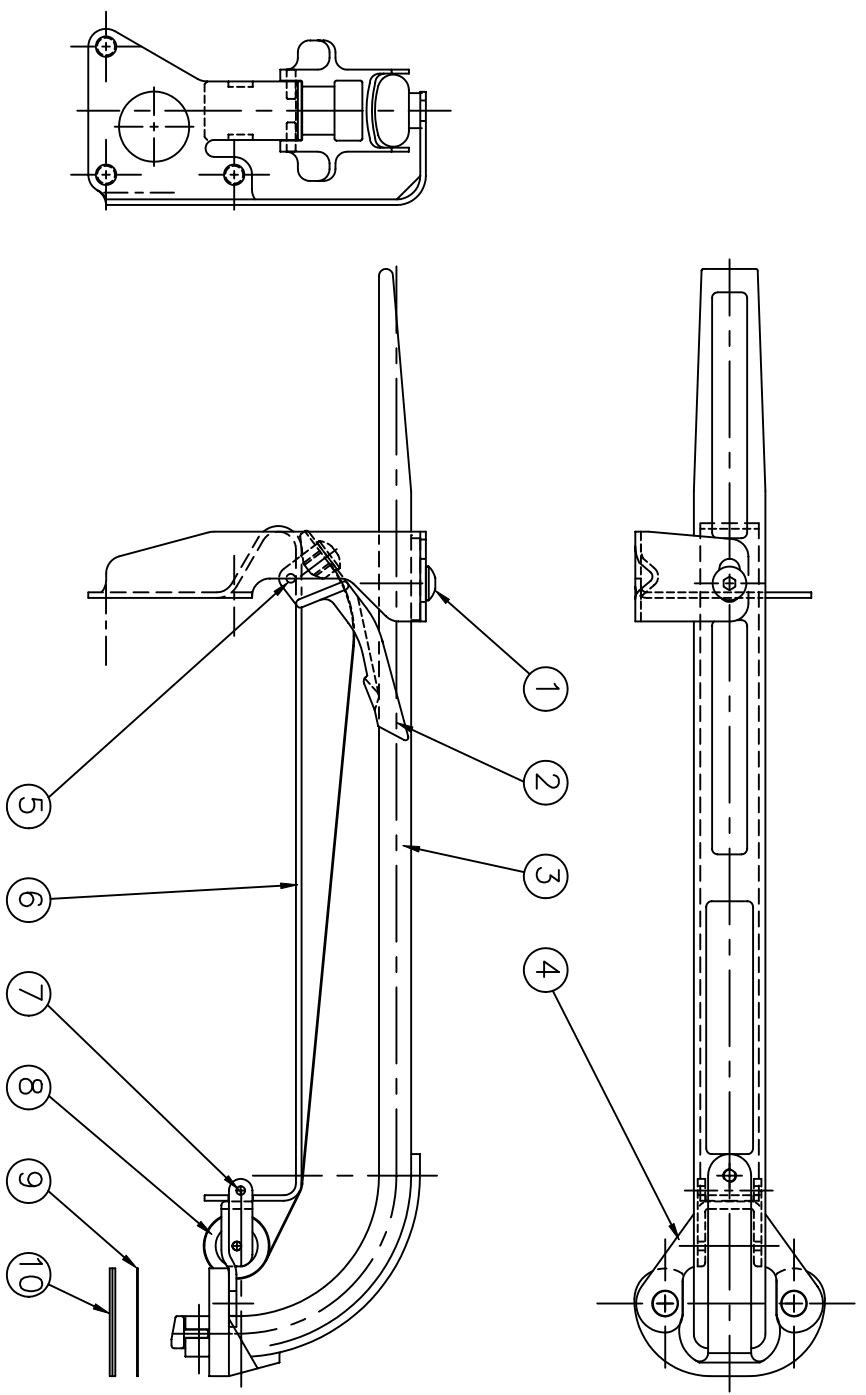

SCK016 STEEL MAGAZINE KIT

ITEM	QT'Y	PART NO.	DESCRIPTION
1	2	TL770204	SCREW, BUTTON HEAD SOCKET CAP
2	1	C04573	PUSHER, 3/4" SC7
3	1	AC01513F	MAGAZINE ASSEMBLY
4	1	C04574	BRACKET, SPRING SPOOL
5	2	TR105026	TEETH, ROLL PIN
6	1	C04634	ROLL, FEEDER GUIDE
7	2	TL861511	PIN, SPRING ROLL
8	1	SC97A	SPRING, CONSTANT FORCE
9	1	B1545010	SHIM, MAGAZINE (.010")
10	2	A01911	SHIM, MAGAZINE (.030")